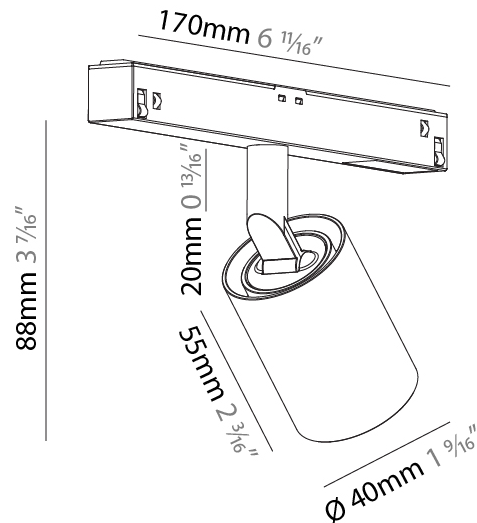

1. To build a product code in our configurator select the specify button on the base model # product page
2. To build a manual product code on this datasheet choose from the options listed below in blue font and add the suffix to the base model #

GENERAL

Series: Centriq
Subseries: Centriq for Clicktrack
Partner: Prolicht
Division: Architectural
Installation: Track
Product Type: Track System Low Voltage
Mounting Location: Ceiling
Light Distribution: Adjustable

PHYSICAL

Aperture Sizes - Downlights: 1"
Shape: Cylinder
Diameter (mm): 40
Diameter (in): 1 9/16
Length (mm): 170
Length (in): 6 11/16
Height (mm): 88
Height (in): 3 7/16

Fixture Finish: SSR / BKV / CWI / CRY / HAB / UFT / ITA / RUA / FTG / MYG / LOD / PUS / FRO / FUP / KIA / POP / BLS / SPG / MEY / GOH / CHC / COM / ABZ / JAG / OBR / MOS / ROR

Fixture Material: Aluminum

ELECTRICAL

Lamp Type: LED (Zhaga Standard)
Input Wattage (W): 6
Total Output Wattage (W): 5.4
Dimming: Non-Dimmable
Driver Included: No
Driver Location: Remote
Driver Type: Constant Voltage - Universal
Driver Class: Class 2
Input Voltage (V): 48
Constant Current (MA): 490
Upon Request: 0-10Vdc dimming / DALI dimming

LED

Number of LEDs: 1
Color Temperature (°K): 2700 / 3000 / 4000
Max. Delivered Lumen (lm): 360 / 390 / 420
CRI: >90 CRI

OPTICAL

Reflector: 10
Adjustability: Rotational 360°; Tilt 90° (±45°)

RATINGS AND CERTIFICATIONS

Certified By: Certified for North American Standards
IP rating: IP20